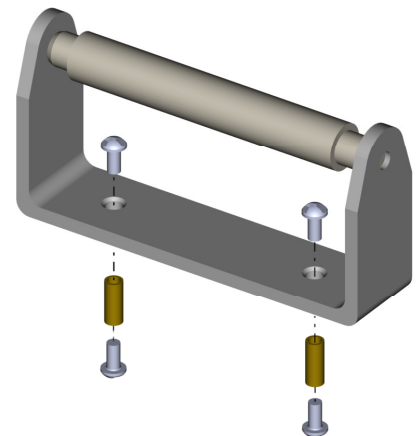

Product Information Sheet

Toilet Roll Holders TR 5/2 COMPLETE

- Position Toilet Roll Holder in desired place.
- Mark out the hole positions.
- Pilot drill or drill through depending on fixings supplied.
- Secure to partition using fixings provided

TR 5/2 COMP
WOODSCREWS

TR 5/2 COMP
M6 COUNTERSINK & T NUTS

TR 5/2 COMP
ANTI VANDAL

cobtec
cubicle hardware

Unit 15, Dabble Duck Ind. Est.
Shildon
Co. Durham
UK
DL4 2QN