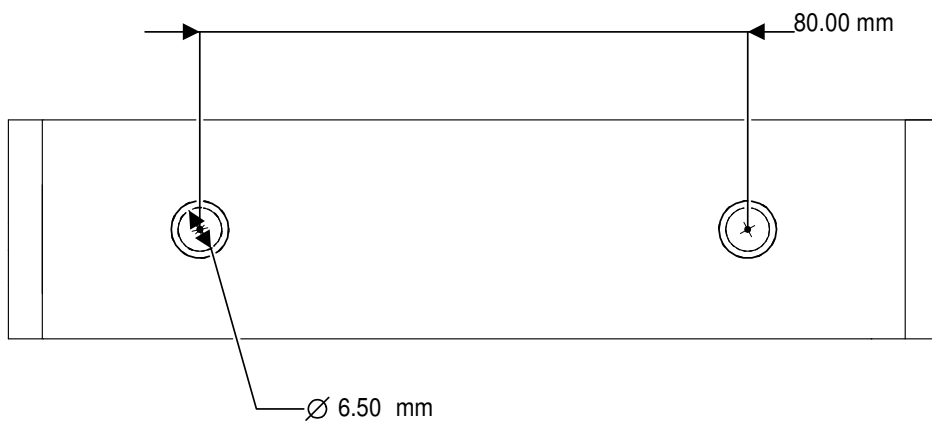

Product Information Sheet

Toilet Roll Holders TR 5/2 COMPLETE

- Position Toilet Roll Holder in desired place.
- Mark out the hole positions.
- Pilot drill or drill through depending on fixings supplied.
- Secure to partition using fixings provided