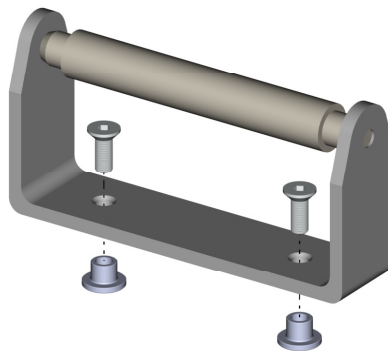

Product Information Sheet

Toilet Roll Holders TR 5/2 COMPLETE

- Position Toilet Roll Holder in desired place.
- Mark out the hole positions.
- Pilot drill or drill through depending on fixings supplied.
- Secure to partition using fixings provided

TR 5/2 COMP
WOODSCREWS

TR 5/2 COMP
M6 COUNTERSINK & T NUTS

TR 5/2 COMP
ANTI VANDAL

cobtec
cubicle hardware

Unit 15, Dabble Duck Ind. Est.
Shildon
Co. Durham
UK
DL4 2QN