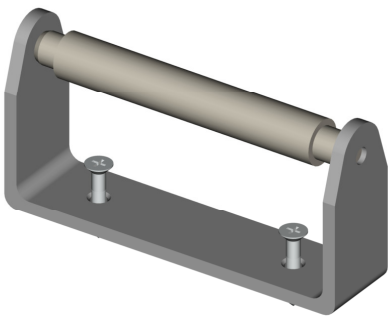

Product Information Sheet

Toilet Roll Holders TR 5/2 COMPLETE

- Position Toilet Roll Holder in desired place.
- Mark out the hole positions.
- Pilot drill or drill through depending on fixings supplied.
- Secure to partition using fixings provided

TR 5/2 COMP
WOODSCREWS

TR 5/2 COMP
M6 COUNTERSINK & T NUTS

TR 5/2 COMP
ANTI VANDAL

cobtec
cubicle hardware

Unit 15, Dabble Duck Ind. Est.
Shildon
Co. Durham
UK
DL4 2QN