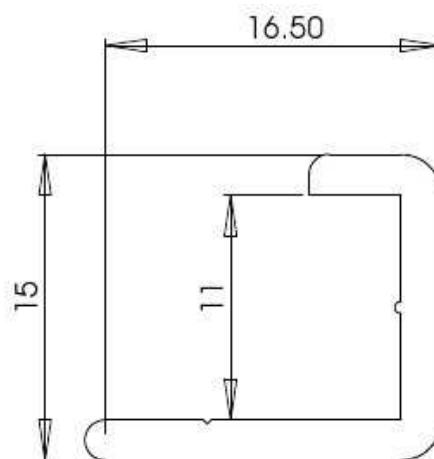

The Bignall Group of Companies

General Dimensions

EXO10 End Stop

Unit 15, Dabble Duck Ind. Est.
Shildon
Co. Durham
UK
DL4 2QN