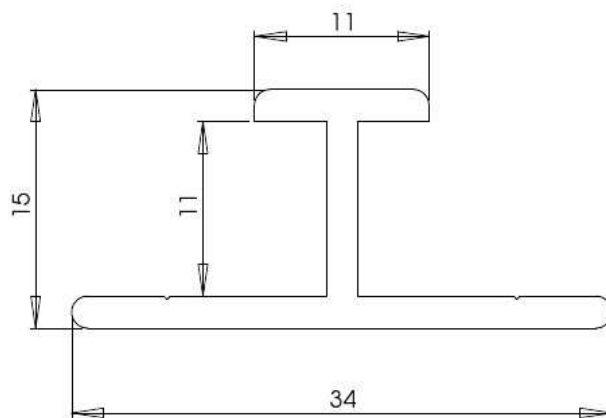

The Bignall Group of Companies

General Dimensions

EXO11 Continual Run Joiner

Unit 15, Dabble Duck Ind. Est.
Shildon
Co. Durham
UK
DL4 2QN