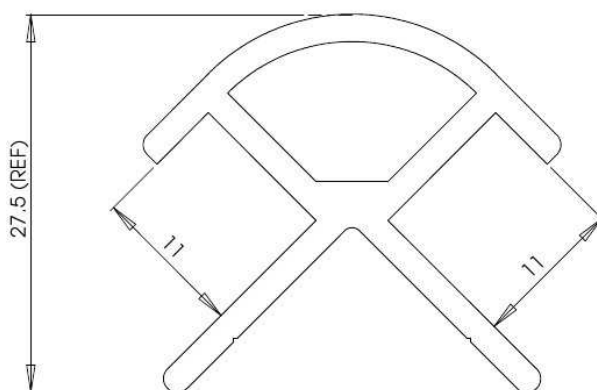

## General Dimensions

### EXO12 External Corner Joiner

Unit 15, Dabble Duck Ind. Est.  
Shildon  
Co. Durham  
UK  
DL4 2QN

Phone: +44 (0)1388 775584 Fax: +44 (0)1388 778893 E-mail: [post@bignall.co.uk](mailto:post@bignall.co.uk)