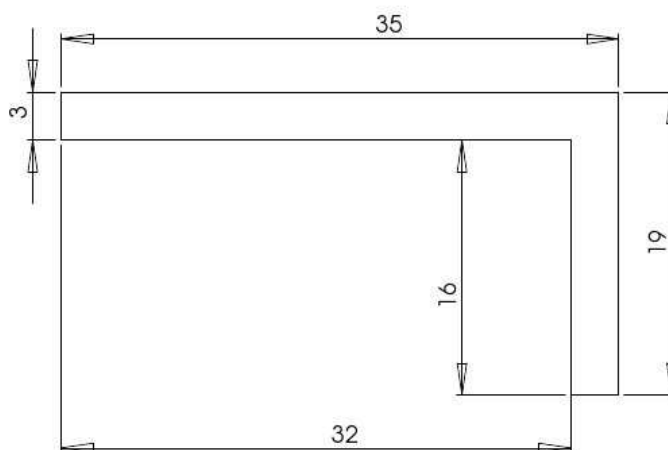

## General Dimensions

### M38223 Angle Headrail

Unit 15, Dabble Duck Ind. Est.  
Shildon  
Co. Durham  
UK  
DL4 2QN